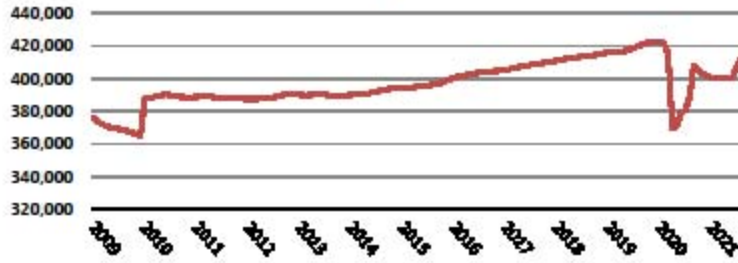

Employment Report for August 2021

Year	Month	Seasonally adjusted Unemployment Rate		ABQ YOY Change	
		ABQ	U.S.	Jobs	Percent
2021	August	5.9%	5.2%	24,202	6.2%
2021	July	6.9%	5.4%	25,865	6.8%

Albuquerque MSA Employment Seasonally Adjusted

Albuquerque MSA Change in Employment (year over year)

Total Employment Percent Change Similar Sized Regional MSAs

CES:

— Tucson — Albuquerque — CO Springs — El Paso — Salt Lake City