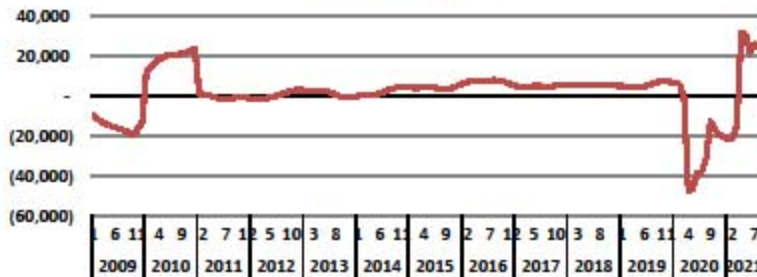

Albuquerque MSA Change in Employment (year over year)