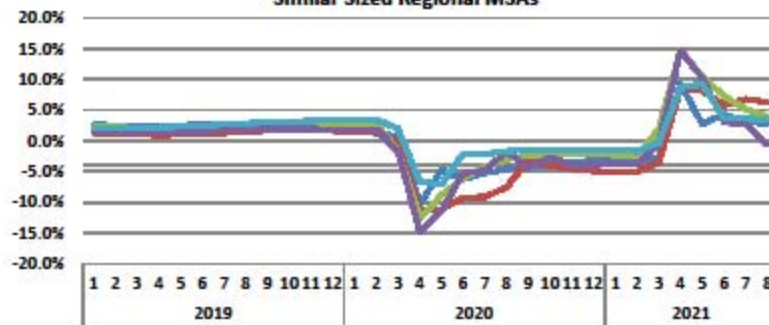

Employment Report for August 2021

Year	Month	Seasonally adjusted Unemployment Rate		ABQ YOY Change	
		ABQ	U.S.	Jobs	Percent
2021	August	5.9%	5.2%	24,202	6.2%
2021	July	6.9%	5.4%	25,865	6.8%

Albuquerque MSA Employment Seasonally Adjusted

Albuquerque MSA Change in Employment (year over year)

Total Employment Percent Change Similar Sized Regional MSAs

CES:

— Tucson — Albuquerque — CO Springs — El Paso — Salt Lake City